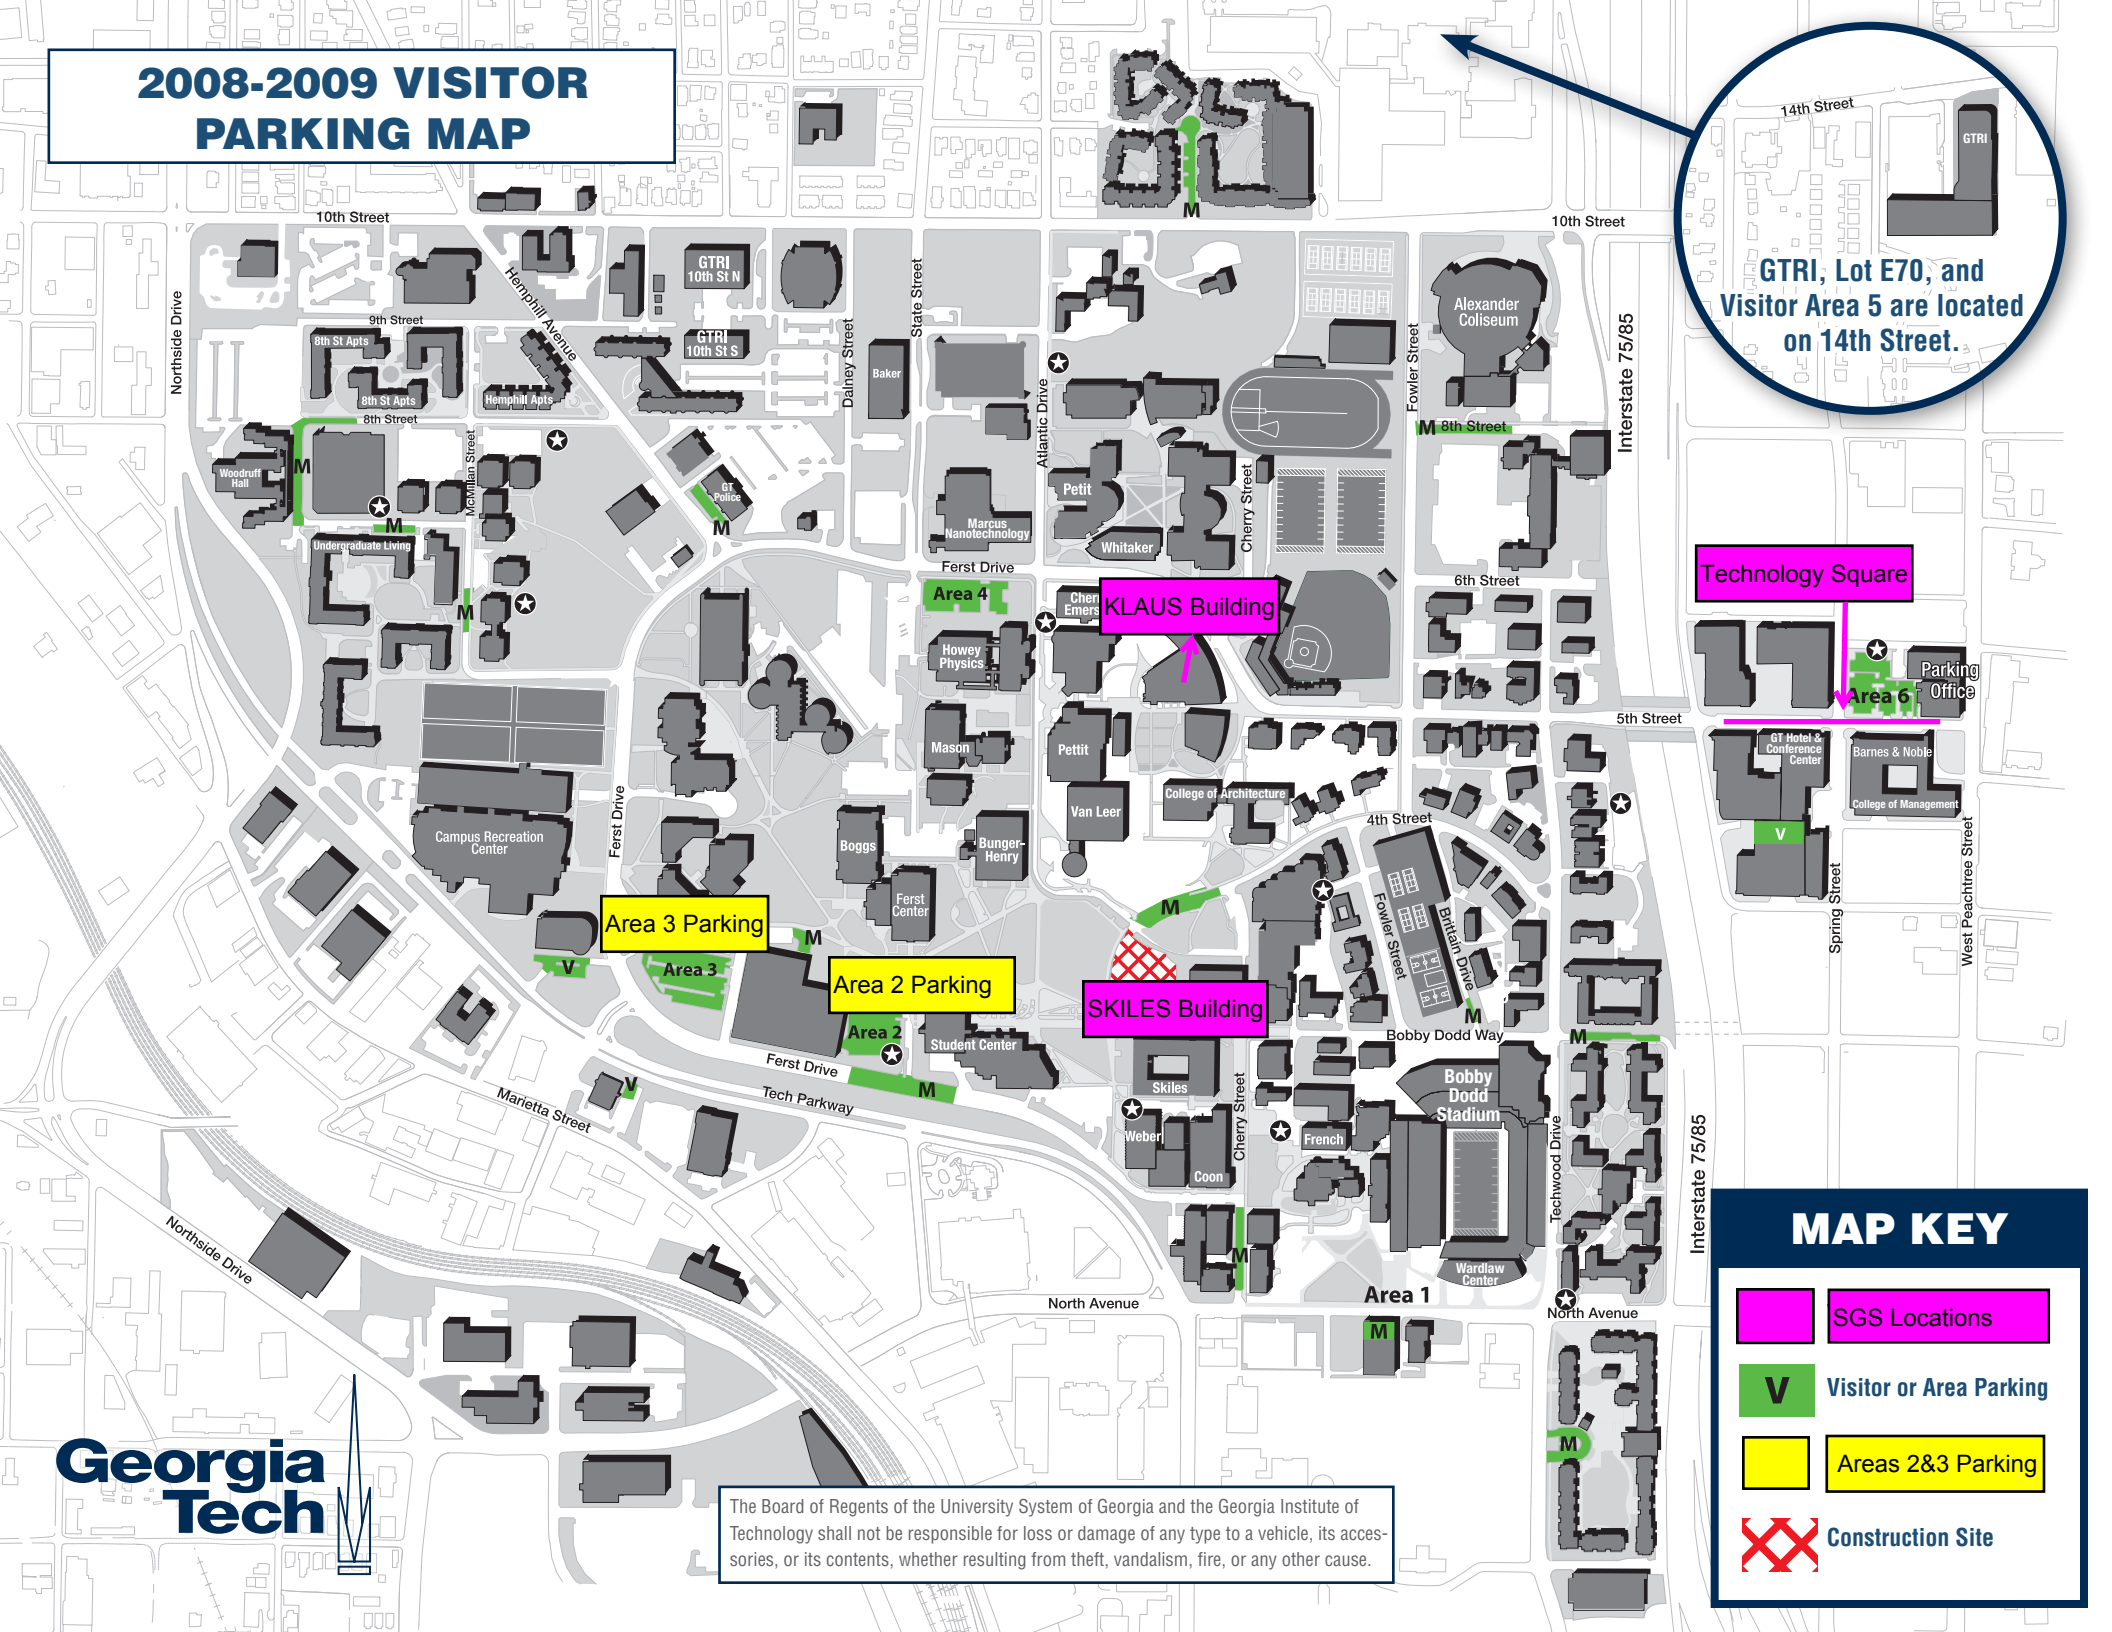

# 2008-2009 VISITOR PARKING MAP

Technology Square

Area 3 Parking

Area 2 Parking

SKILES Building

KLAUS Building

### MAP KEY

- SGS Locations
- V Visitor or Area Parking
- Areas 2&3 Parking
- Construction Site

The Board of Regents of the University System of Georgia and the Georgia Institute of Technology shall not be responsible for loss or damage of any type to a vehicle, its accessories, or its contents, whether resulting from theft, vandalism, fire, or any other cause.